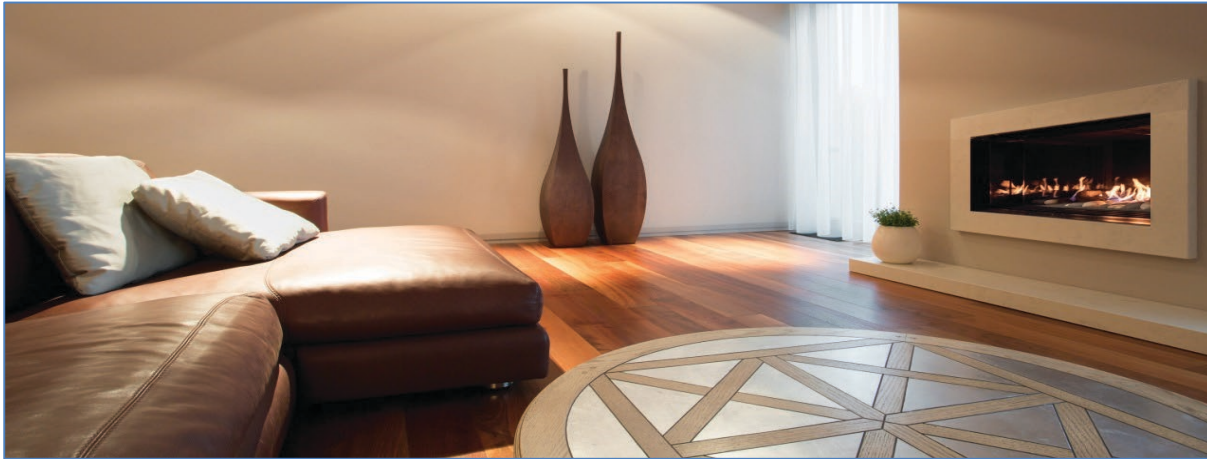

GENESIS SERIES CONTEMPORARY LINE

INFINITY 40" LINEAR – IN40