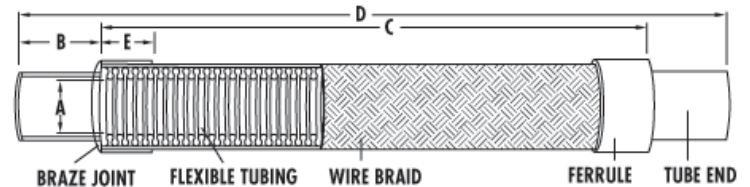

HVAC-R COPPER TUBE AND FITTINGS

LINE SETS

Line sets consist of two semi-flexible copper pipes to connect the outdoor air conditioner or heat pump to the indoor evaporator coil. The smaller pipe is called the liquid line 3/8" (LL). The larger pipe is referred to as the suction line 3/4", 7/8" or 1-1/8" (SL), and includes insulation. They are manufactured in accordance with the American Society for Testing and Materials (ASTM) standard specification B280.

RECOMMENDED INTERCONNECTING TUBING (FT)								
COLD UNIT TONS	0-25		26-50		51-75		76-150	
	LINE DIAMETER (IN. OD)							
	SUCTION	LIQUID	SUCTION	LIQUID	SUCTION	LIQUID	SUCTION	LIQUID
1-1/2	3/4	3/8	3/4	3/8	3/4	3/8	7/8	3/8
2	3/4	3/8	3/4	3/8	3/4	3/8	7/8	3/8
2-1/2	3/4	3/8	3/4	3/8	7/8	3/8	7/8	3/8
3	3/4	3/8	7/8	3/8	1-1/8	3/8	1-1/8	3/8
3-1/2	3/4	3/8	1-1/8	3/8	1-1/8	3/8	1-1/8	3/8
4	7/8	3/8	1-1/8	3/8	1-1/8	3/8	1-1/8	3/8
5	7/8	3/8	1-1/8	3/8	1-1/8	3/8	1-1/8	3/8

ITEM #	MODEL	DESCRIPTION
709633	89J60	3/8 × 7/8 × 30 ft.*
709632	89J62	3/8 × 7/8 × 50 ft.*
709631	89J57	3/8 × 3/4 × 30 ft.*
709630	89J59	3/8 × 3/4 × 50 ft.*

* Suction line is insulated with 3/8" insulation.

LINE SET VIBRATION ABSORBERS

- Sixteen models available to fit copper tubing from 1/4" through 4-1/8" O.D.
- Each unit pressure and vacuum tested, cleaned, dehydrated and sealed in plastic film
- UL and CSA approved

ITEM #	MODEL	TUBING ACTUAL OD (")	TUBING NOMINAL ID (")	A (")	D (")	MAXIMUM WORKING PRESSURE (PSIG)	BURST PRESSURE (PSIG)
836766	VAF-3	3/8	1/4	3/8	8-1/4	620	3100
836768	VAF-5	5/8	1/2	1/2	9-3/4	620	3100
836771	VAF-6	3/4	5/8	1/2	10	620	3100
836770	VAF-7	3/4	5/8	3/4	11-1/4	620	3100
836772	VAF-8	7/8	3/4	3/4	11-1/2	620	3100
836773	VAF-9	1-1/8	1	1	13	540	2700
836774	VAF-10	1-3/8	1-1/4	1-1/4	14-3/4	540	2700

NOTES: Due to a continuous program of product improvement, specification and dimensions are subject to change without notice.

For unusual installations, vibration absorbers can be provided in special lengths or with PVC coating to protect them from condensation and freezing. Please consult your local ECCO Supply™ representative with requirements.