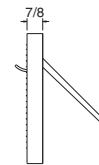

Side View

ITEM #	MODEL	SIZE (")	COLOUR	CTN/QTY
702290	RG2042	14 × 6	Pewter	10
702294	RG2044	24 × 6	Pewter	10
702296	RG2046	30 × 6	Pewter	10
702289	RG2041	12 × 8	Pewter	10
702291	RG2043	14 × 8	Pewter	10
702295	RG2045	24 × 8	Pewter	10
702297	RG2047	30 × 8	Pewter	10

BASEBOARD REGISTERS — 7/8" PROJECTION — WHITE

- All-steel construction
- Single valve volume control damper
- 1/3" fins set at 20° angle
- 7/8" margin turnback
- Durable powder-coat painted finish

Standard