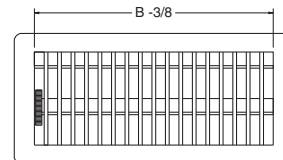

- All-steel construction
- Widespread air diffusion
- May be used as outlet or inlet
- Durable powder-coat painted finish
- Mounting holes at each end

Standard

Face View

ITEM #	MODEL	SIZE (")	COLOUR	CTN/QTY
702376	RG1264	2-1/4 × 10	Beige	50
702378	RG1268	2-1/4 × 12	Beige	50
702380	RG1273	2-1/4 × 14	Beige	50
702382	RG1276	3 × 10	Beige	40
702384	RG1279	4 × 10	Beige	50
702352	RG1263	2-1/4 × 10	Brown	50
702372	RG1267	2-1/4 × 12	Brown	50
702374	RG1272	2-1/4 × 14	Brown	50
702354	RG1275	3 × 10	Brown	40
702356	RG1278	4 × 10	Brown	50
702359	RG1266	2-1/4 × 10	White	50
702360	RG1270	2-1/4 × 12	White	50
702361	RG1274	2-1/4 × 14	White	50
702020	RG1277	3 × 10	White	40
702021	RG1280	4 × 10	White	50