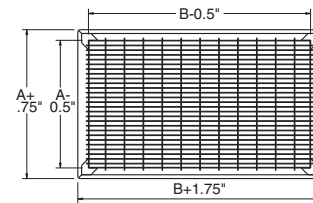

IMPERIAL REGISTERS AND GRILLES

www.imperialgroup.ca

TRUSSTEEL FLOOR GRILLES — WHITE

ITEM #	MODEL	SIZE (")	COLOUR	CTN/QTY
702114	RG1031	4 × 10	White	1
702116	RG1037	4 × 12	White	1
702039	RG1044	4 × 14	White	5
702045	RG1108	6 × 10	White	5
702088	RG1114	6 × 12	White	5
702044	RG1121	6 × 14	White	5
702083	RG1148	6 × 24	White	5
702066	RG1166	6 × 30	White	1
702084	RG1207	8 × 14	White	5
702086	RG1235	8 × 24	White	1
702118	RG0689	12 × 12	White	5
702120	RG0747	14 × 14	White	1

Standard

Face View

TRUSSTEEL FLOOR GRILLES — BEIGE

ITEM #	MODEL	SIZE (")	COLOUR	CTN/QTY
702112	RG1110	6 × 12	Beige	5
702122	RG1192	8 × 12	Beige	5
702128	RG1200	8 × 14	Beige	5
702124	RG1230	8 × 24	Beige	5
702126	RG1247	8 × 30	Beige	1