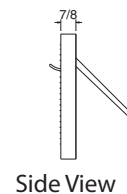

Side View

ITEM #	MODEL	SIZE (")	COLOUR	CTN/QTY
702170	RG0123	8 × 6	White	10
702172	RG0111	10 × 6	White	10
702174	RG0115	12 × 6	White	10
702176	RG0119	14 × 6	White	10
702178	RG0113	10 × 8	White	10
702180	RG0117	12 × 8	White	10
702182	RG0121	14 × 8	White	10

– E.&O.E. – All Prices F.O.B. Our Warehouse – Subject to Change Without Notice – All Taxes Extra – May not be Available at All Branches –