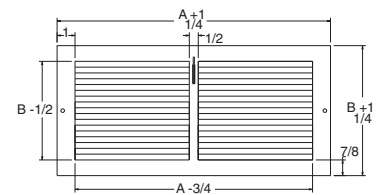

Face View

ITEM #	MODEL	SIZE (")	COLOUR	CTN/QTY
702290	RG2042	14 × 6	Pewter	10
702294	RG2044	24 × 6	Pewter	10
702296	RG2046	30 × 6	Pewter	10
702289	RG2041	12 × 8	Pewter	10
702291	RG2043	14 × 8	Pewter	10
702295	RG2045	24 × 8	Pewter	10
702297	RG2047	30 × 8	Pewter	10

BASEBOARD REGISTERS — 7/8" PROJECTION — WHITE

- All-steel construction
- Single valve volume control damper
- 1/3" fins set at 20° angle
- 7/8" margin turnback
- Durable powder-coat painted finish

Standard