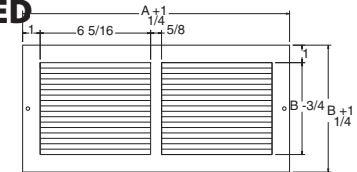

Face View

SIDEWALL GRILLES WITH FILTER RACK — 3/16" PROJECTION

- All-steel construction
- 1/3" spaced fins set at 20° angle
- 3/16" margin turnback
- Durable powder-coat painted finish

Standard

ITEM #	MODEL	DESCRIPTION	COLOUR	CTN/QTY
702301	RG2288	10 × 6 – Filter Rack Grille	White	10
702302	RG3016	10 × 6 – Filter Only	Aluminum	10