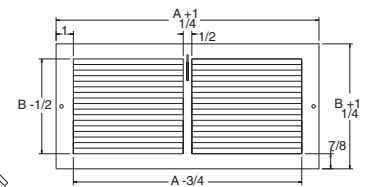

Face View

Side View

ITEM #	MODEL	SIZE (")	COLOUR	CTN/QTY
702170	RG0123	8 × 6	White	10
702172	RG0111	10 × 6	White	10
702174	RG0115	12 × 6	White	10
702176	RG0119	14 × 6	White	10
702178	RG0113	10 × 8	White	10
702180	RG0117	12 × 8	White	10
702182	RG0121	14 × 8	White	10

– E.&O.E. – All Prices F.O.B. Our Warehouse – Subject to Change Without Notice – All Taxes Extra – May not be Available at All Branches –