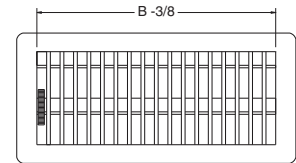

IMPERIAL REGISTERS AND GRILLES

www.imperialgroup.ca

FLOOR REGISTERS — PAINTED AND PLATED

ITEM #	MODEL	SIZE (")	COLOUR	CTN/QTY
702141	RG1543	2-1/4 × 10	Polished Brass	24
702146	RG0187	2-1/4 × 14	Polished Brass	10
702142	RG1299	3 × 10	Polished Brass	24
702143	RG1300	4 × 10	Polished Brass	24
702144	RG1546	4 × 12	Polished Brass	24
702091	RG1996	2-1/4 × 12	Pewter	10
702092	RG1994	3 × 10	Pewter	10
702093	RG1995	4 × 10	Pewter	10
702094	RG1997	4 × 12	Pewter	10
702097	RG0170	2-1/4 × 12	Chrome	10
702098	RG0212	3 × 10	Chrome	10
702099	RG0236	4 × 10	Chrome	10
702100	RG0259	4 × 12	Chrome	10

STYLE

Face View