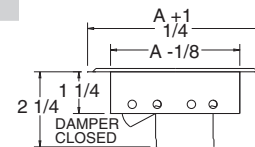

DAMPER OPEN
DAMPER CLOSED

Side View

ITEM #	MODEL	SIZE (")	COLOUR	CTN/QTY
702350	RG0127	3 × 10	White	36
702351	RG0132	4 × 10	White	24