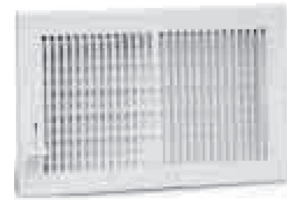

IMPERIAL REGISTERS AND GRILLES

www.imperialgroup.ca

MULTI-SHUTTER REGISTERS — 3/16" PROJECTION — PAINTED STEEL — WHITE

- All-steel construction
- Two-way air deflection
- 1/3" vertical fins set at 20° angle
- 3/16" margin turnback
- Full range multi-louvre valve
- Includes perimeter frame gasket
- Durable powder-coat painted finish
- Ideal for heating or cooling

ITEM #	MODEL	SIZE (")	COLOUR	CTN/QTY
702342	RG0309	8 × 4	White	10
702331	RG0289	10 × 4	White	10
702336	RG0297	12 × 4	White	10
702333	RG0311	8 × 6	White	10
702334	RG0291	10 × 6	White	10
702337	RG0299	12 × 6	White	10
702340	RG0305	14 × 6	White	10
702335	RG0295	10 × 8	White	10
702338	RG0301	12 × 8	White	10
702341	RG0307	14 × 8	White	10

Standard

BASEBOARD RETURN AIR GRILLES — 7/8" PROJECTION — PLASTIC

- High-density polystyrene construction
- Rust proof and scratch resistant
- Rounded corners for safety

ITEM #	MODEL	SIZE (")	COLOUR	CTN/QTY
702671	RG2299	14 × 6	White	10
702672	RG3002	24 × 6	White	10
702673	RG3003	30 × 6	White	10
702677	RG3005	14 × 8	White	10
702678	RG3008	24 × 8	White	10
702679	RG3009	30 × 8	White	10

Image