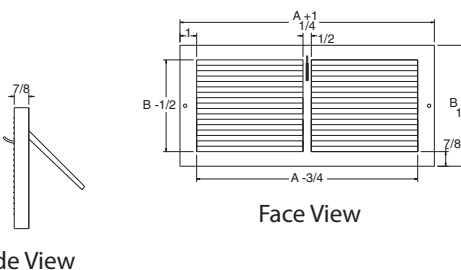

– E.&O.E. – All Prices F.O.B. Our Warehouse – Subject to Change Without Notice – All Taxes Extra – May not be Available at All Branches –