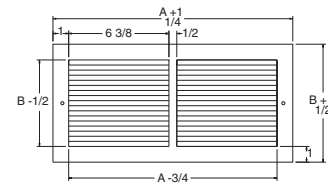

ITEM #	MODEL	SIZE (")	COLOUR	CTN/QTY
702364	RG0312	14 × 6	White	5
702366	RG0315	24 × 6	White	5
702368	RG0318	30 × 6	White	5
702365	RG0314	14 × 8	White	5
702367	RG0317	24 × 8	White	5
702369	RG0320	30 × 8	White	5

Face View

TRUSSTEEL FLOOR GRILLES — BROWN

- All-steel construction
- Individually assembled strong steel bars
- Extremely rigid
- Smooth, firm surface
- Durable powder-coat painted finish

Standard