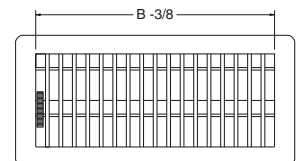

IMPERIAL REGISTERS AND GRILLES

www.imperialgroup.ca

FLOOR REGISTERS — PAINTED AND PLATED

ITEM #	MODEL	SIZE (")	COLOUR	CTN/QTY
702141	RG1543	2-1/4 × 10	Polished Brass	24
702146	RG0187	2-1/4 × 14	Polished Brass	10
702142	RG1299	3 × 10	Polished Brass	24
702143	RG1300	4 × 10	Polished Brass	24
702144	RG1546	4 × 12	Polished Brass	24
702091	RG1996	2-1/4 × 12	Pewter	10
702092	RG1994	3 × 10	Pewter	10
702093	RG1995	4 × 10	Pewter	10
702094	RG1997	4 × 12	Pewter	10
702097	RG0170	2-1/4 × 12	Chrome	10
702098	RG0212	3 × 10	Chrome	10
702099	RG0236	4 × 10	Chrome	10
702100	RG0259	4 × 12	Chrome	10

STYLE

NOTE: For heavy duty steel and extruded aluminum floor diffusers, see Shoemaker section.

CEILING REGISTERS — PAINTED STEEL — WHITE

- All-steel construction
- Widespread air diffusion
- Easy to operate damper control
- Rolled fin for strength and safety
- Durable powder-coat painted finish
- Mounting holes at each end
- Mounting screws included

Standard

Face View

ITEM #	MODEL	SIZE (")	COLOUR	CTN/QTY
702350	RG0127	3 × 10	White	36
702351	RG0132	4 × 10	White	24