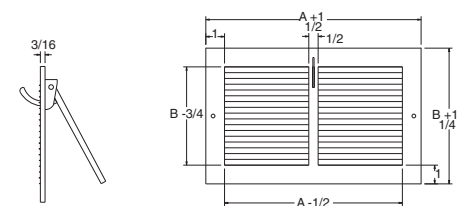

Face View

ITEM #	MODEL	SIZE (")	COLOUR	CTN/QTY
702322	RG0573	10 × 4	White	10
702320	RG0619	8 × 6	White	10
702323	RG0578	10 × 6	White	10
702326	RG0592	12 × 6	White	10
702329	RG0606	14 × 6	White	10
702324	RG0583	10 × 8	White	10
702327	RG0598	12 × 8	White	10
702330	RG0613	14 × 8	White	10

Side View