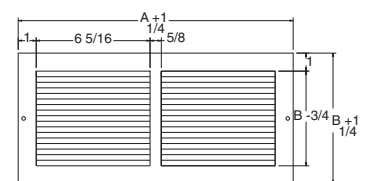

SIDEWALL GRILLES — 3/16" PROJECTION — PLASTIC

- High-density polystyrene construction
- Rust proof and scratch resistant
- Rounded corners for safety

ITEM #	MODEL	SIZE (")	COLOUR	CTN/QTY
702620	RG3010	12 × 6	White	10
702622	RG3011	14 × 6	White	10
702624	RG3012	18 × 6	White	10
702628	RG3014	24 × 6	White	10
702630	RG3015	30 × 6	White	10
702660	RG2292	12 × 8	White	10
702661	RG2293	14 × 8	White	10
702662	RG2294	18 × 8	White	10
702663	RG2295	20 × 8	White	10
702664	RG2296	24 × 8	White	10
702665	RG2297	30 × 8	White	10