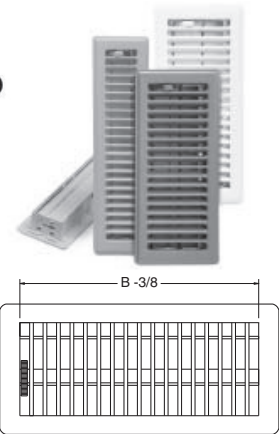

STYLE

Face View

DAMPER OPEN
DAMPER CLOSED

Side View

NOTE: For heavy duty steel and extruded aluminum floor diffusers, see Shoemaker section.

CEILING REGISTERS — PAINTED STEEL — WHITE

- All-steel construction
- Widespread air diffusion
- Easy to operate damper control
- Rolled fin for strength and safety
- Durable powder-coat painted finish
- Mounting holes at each end
- Mounting screws included