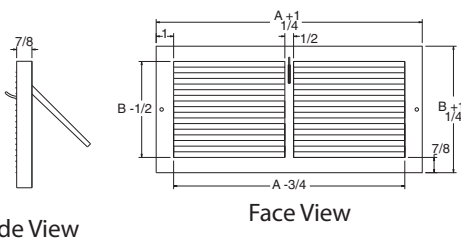

BASEBOARD RETURN AIR GRILLES — 7/8" PROJECTION — WHITE

- One-piece all-steel construction
- 1/3" fins set at 20° angle
- 7/8" margin turnback
- Durable powder-coat painted finish

ITEM #	MODEL	SIZE (")	COLOUR	CTN/QTY
702275	RG0008	10 × 6	White	10
702276	RG0019	12 × 6	White	10
702278	RG0033	14 × 6	White	10
702280	RG0049	16 × 6	White	10
702281	RG0057	18 × 6	White	10
702282	RG0077	24 × 6	White	10
702285	RG0095	30 × 6	White	10
702277	RG0024	12 × 8	White	10
702279	RG0042	14 × 8	White	10
702284	RG0053	16 × 8	White	10
702274	RG0061	18 × 8	White	10
702283	RG0086	24 × 8	White	10
702286	RG0104	30 × 8	White	10

Standard