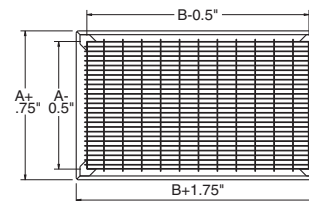

Face View

(cont'd on next page)